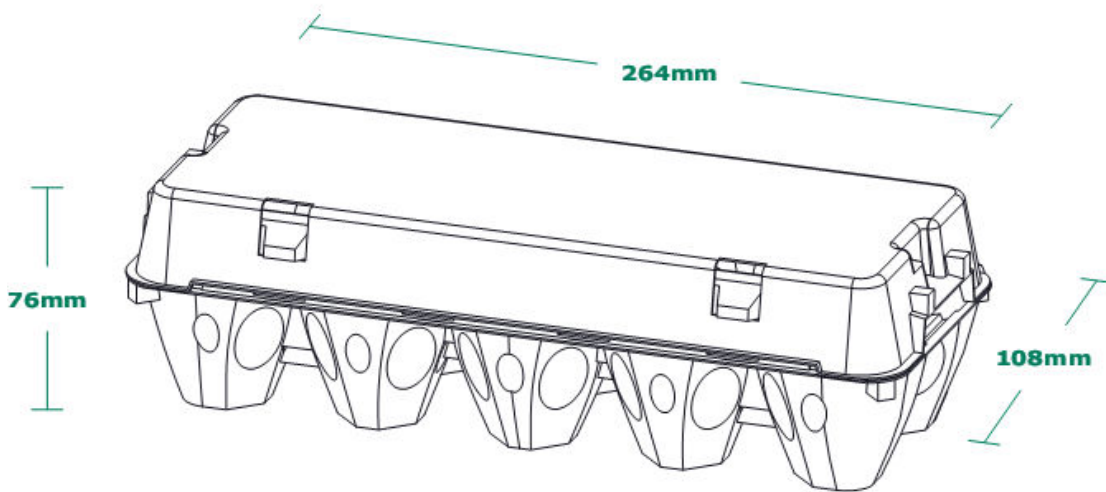

EdgePak (1G) 10-egg XL

Egg Design

Our egg cell is constructed for weight classes S, M, L

Dimensions:

Closed:

Width: 108mm

Height: 76mm

Length: 264mm

Quantities:

Pallets:

Units per bundle: 170

Units per pallet: 5440

label guidelines

print areas