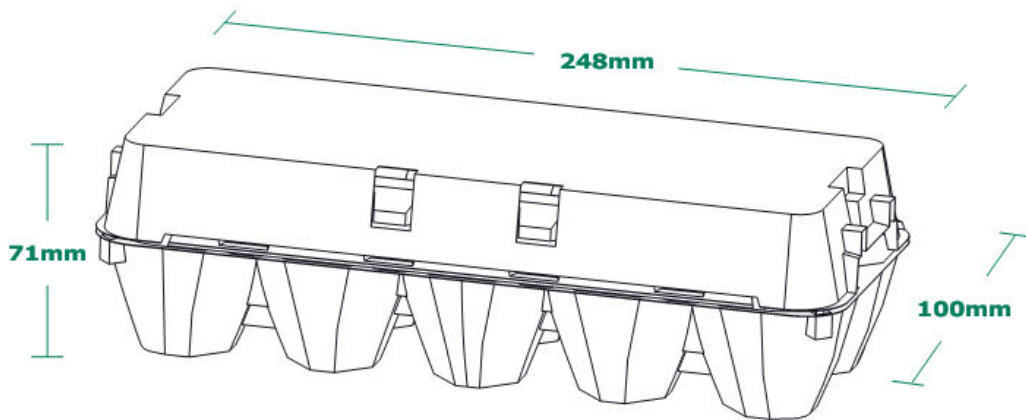

EdgePak (1G) 10-egg

Egg Design

Our egg cell is constructed for weight classes S, M, L

Dimensions:

Closed:

Width: 100mm

Height: 71mm

Length: 248mm

Quantities:

Pallets: Units per bundle: 170 Units per pallet: 5440

Label:

label guidelines

print areas