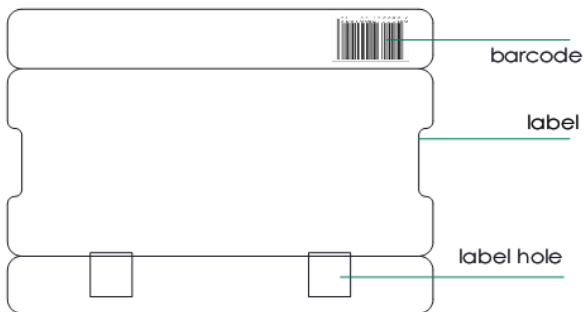

EdgePak (1G) 10-egg

Egg Design

Our egg cell is constructed for weight classes S, M, L

Dimensions:

Closed:

Width: 100mm

Height: 71mm

Length: 248mm

Quantities:

Pallets: Units per bundle: 170 Units per pallet: 5440

Label:

label guidelines

print areas