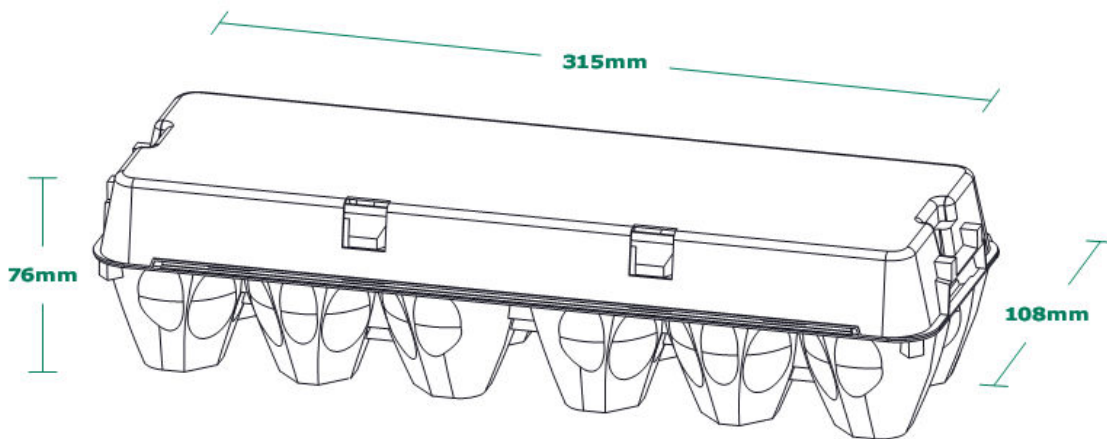

EdgePak (1G) 12-egg XL

Egg Design

Our egg cell is constructed for weight classes S, M, L

Dimensions:

Closed:

Width: 108mm

Height: 76mm

Length: 315mm

Quantities:

Pallets: Units per bundle: 170 Units per pallet: 5440

Label:

label guidelines

print areas