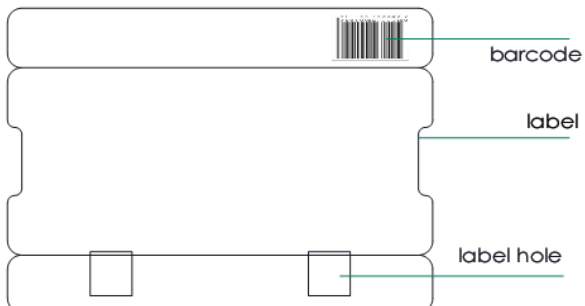

EdgePak (1G) 12-egg XL

Egg Design

Our egg cell is constructed for weight classes S, M, L

Dimensions:

Closed:

Width: 108mm

Height: 76mm

Length: 315mm

Quantities:

Pallets: Units per bundle: 170 Units per pallet: 5440

Label:

label guidelines

print areas