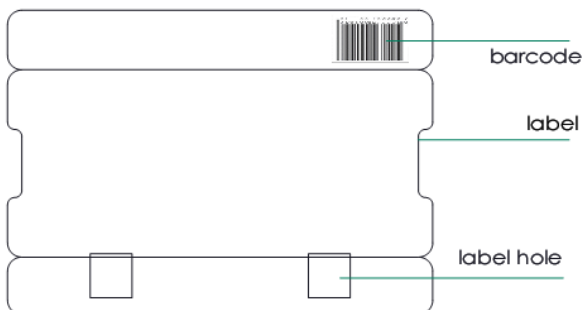

EdgePak (1G) 12-egg

Egg Design

Our egg cell is constructed for weight classes S, M, L

Dimensions:

Closed:

Width: 100mm

Height: 71mm

Length: 303mm

Quantities:

Pallets: Units per bundle: 170 Units per pallet: 5440

Label:

label guidelines

print areas