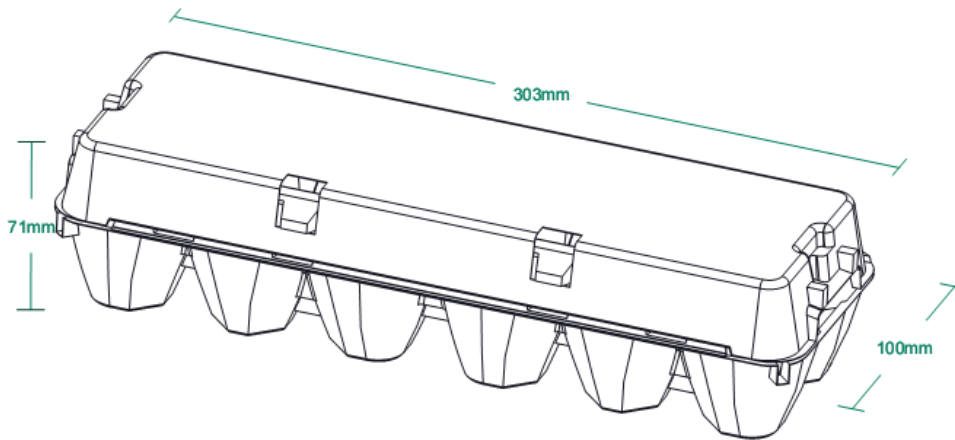

EdgePak (1G) 12-egg

Egg Design

Our egg cell is constructed for weight classes S, M, L

Dimensions:

Closed:

Width: 100mm

Height: 71mm

Length: 303mm

Quantities:

Pallets: Units per bundle: 170 Units per pallet: 5440

Label:

label guidelines

print areas