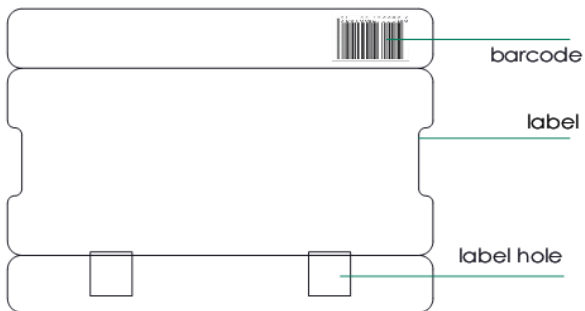

EdgePak (1G) 18-egg

Egg Design

Our egg cell is constructed for weight classes S, M, L

Dimensions:

Closed:

Width: 149mm

Height: 71mm

Length: 303mm

Quantities:

Pallets:

Units per bundle: 124

Units per pallet: 3968

label guidelines

print areas