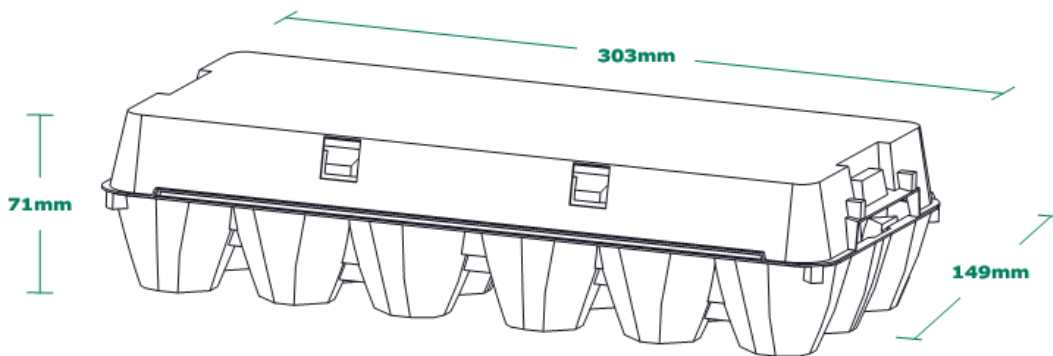

EdgePak (1G) 18-egg

Egg Design

Our egg cell is constructed for weight classes S, M, L

Dimensions:

Closed:

Width: 149mm

Height: 71mm

Length: 303mm