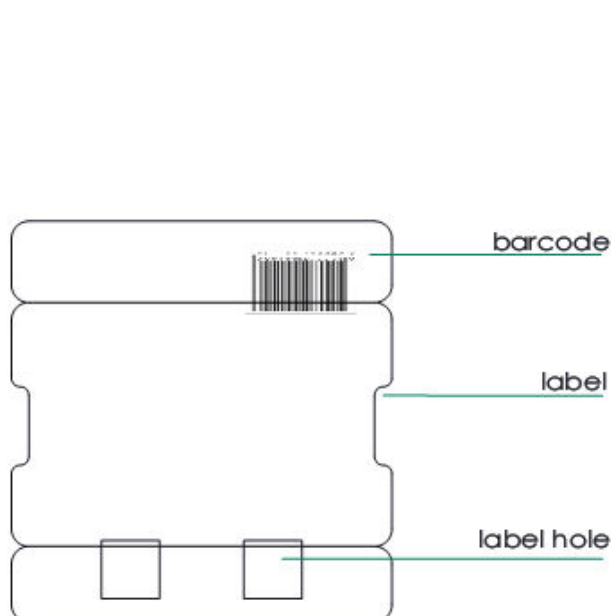

Label:

label guidelines