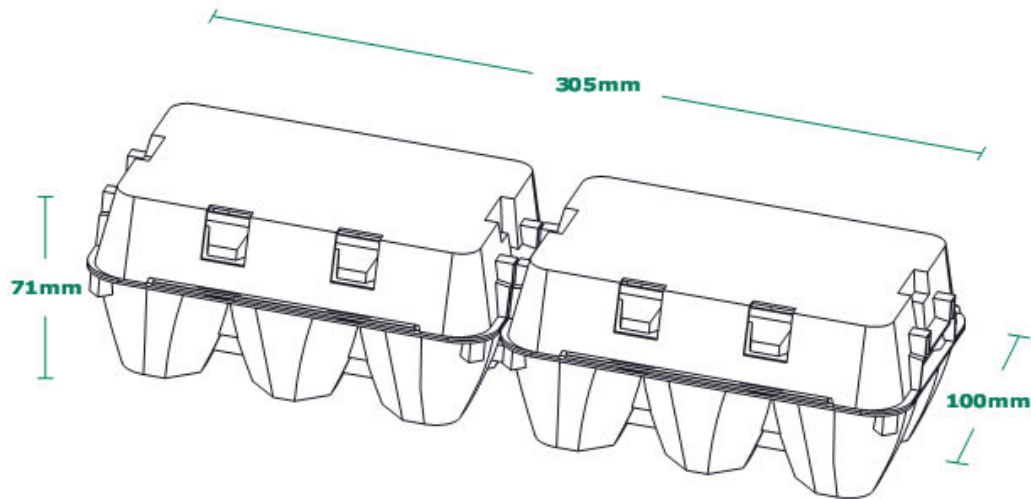

## Egg Design

Our egg cell is constructed for weight classes S, M, L

## Dimensions:

Closed:

Width: 100mm

Height: 71mm

Length: 305mm