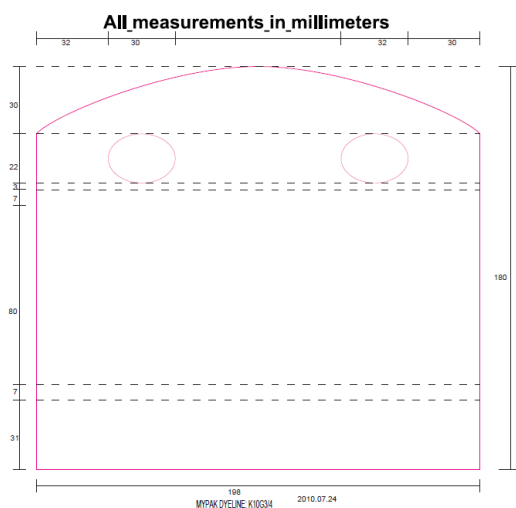

### Closed Dimensions:

Width: 116mm

Height: 75mm

Length: 264mm

**Weight Range:** 53g---58g

### Dimension of Bundle:

650mm in height, 216mm in width, and 513mm in length

**Dimension of Pallet:** 2.3 cubic meters

#### label guidelines

**Inner label size: 190mm\*45mm**