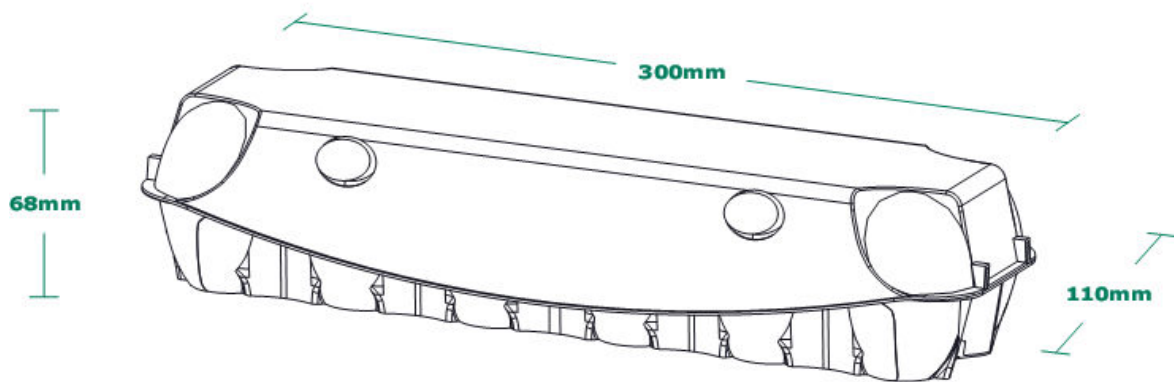

EyePak (3G) 12-egg

Egg Design

Our egg cell is constructed for weight classes S, M, L

Dimensions:

Closed:

Width: 110mm

Height: 68mm

Length: 300mm