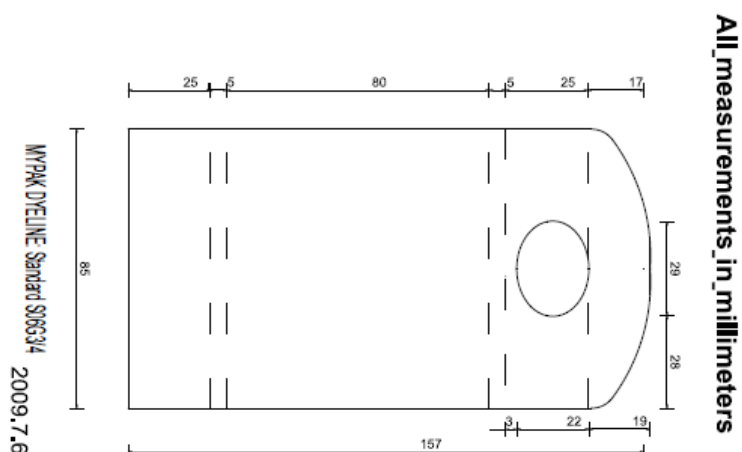

EdgePak (G3) 6-egg

Egg Design

Our egg cell is constructed for weight class S, M, L,.

Closed Dimensions:

Width: 105mm

Height: 70mm

Length: 305mm

Weight Range:

55g---60g

Quantities:

Units per bundle: 156pcs Units per pallet: 4992pcs

Dimension of Bundle:

675mm in height, 303mm in width, and 500mm in length

Dimension of Pallet: 3.27 cubic meters

Container Capacity:

668 bundles per palletized 40HC, and 768 bundles per unpalletized 40HC

Lable:

label guidelines

Inner label size: 81mm*52mm