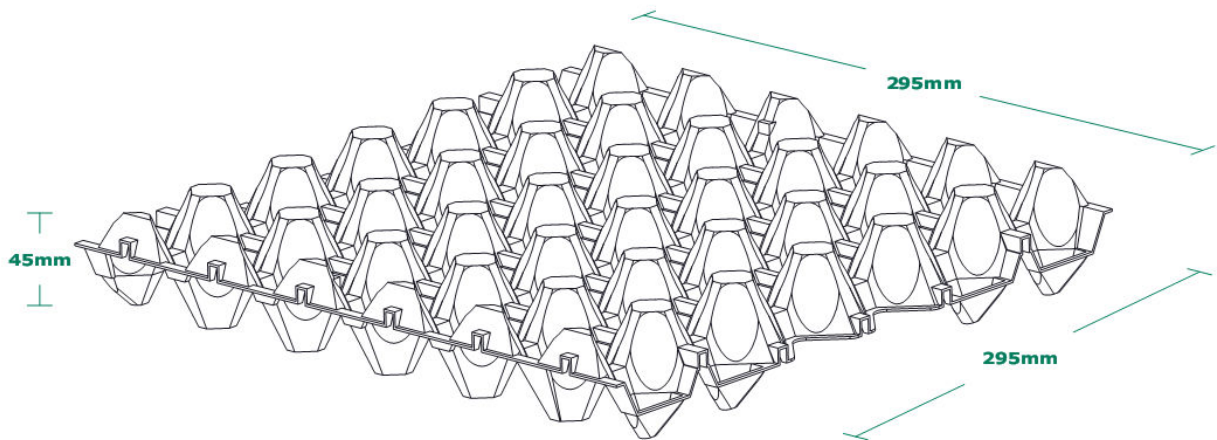

30-egg Universal

Dimensions:

Closed:

Width: 295mm

Height: 295mm

Length: 45mm

Quantities:

Pallets: